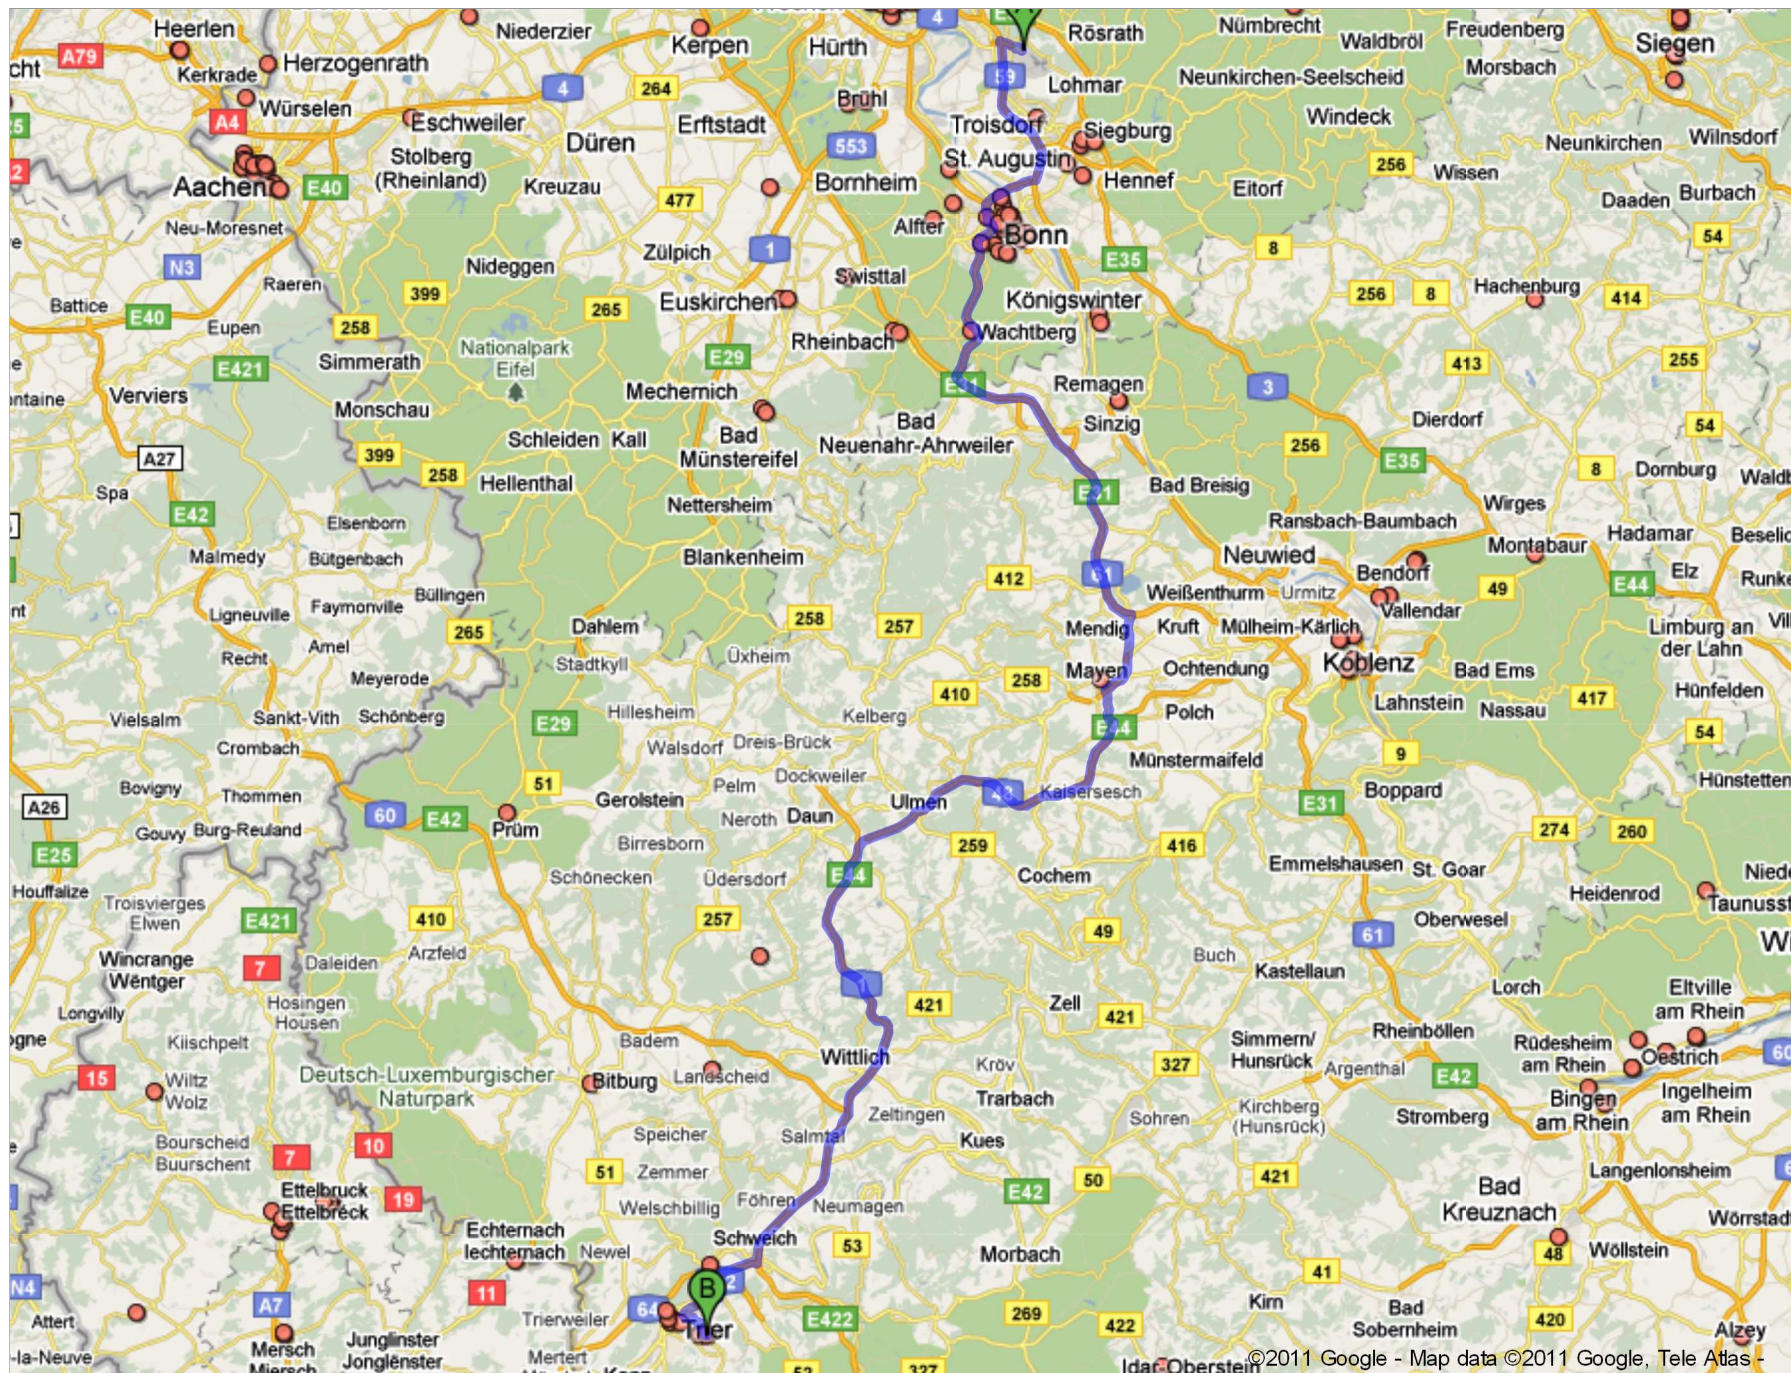

To see all the details that are visible on the screen, use the "Print" link next to the map.

Driving directions to University of Trier

0651 201-0

**Cologne Airport (CGN)**

Köln/Bonn, 51147 Cologne

- | | |
|---|---------|
| 1. Head north | 240 m |
| 2. Continue straight onto Terminalstraße | 290 m |
| 3. Slight left toward Kennedystraße | 230 m |
| 4. Turn right to merge onto Kennedystraße | 1.6 km |
| 5. Take the exit onto A59 toward Frankfurt a.M./Bonn | 15.3 km |
| 6. Take exit 40-Dreieck Beuel to merge onto A565 toward Koblenz/Bonn | 25.6 km |
| 7. Merge onto A61 | 32.3 km |
| 8. Take the exit toward B262 | 270 m |
| 9. Turn left at B262 | 8.2 km |
| 10. Take the exit toward A48/Trier/Koblenz/Münstermaifeld | 650 m |
| 11. Merge onto B262 | 3.2 km |
| 12. Merge onto A48 via the ramp to Trier | 31.9 km |
| 13. Take exit 1-Dreieck Vulkaneifel on the left to merge onto A1 toward Saarbrücken/Luxembourg/Trier | 50.3 km |
| 14. Take exit 130-Autobahndreieck Moseltal to merge onto A602 toward Trier | 9.0 km |
| 15. Take exit 1-Trier-Verteilerkreis toward Trier-Nord | 450 m |
| 16. Merge onto Zurmaiener Str. (signs for Universität/Trier-Nord/Stadtmitte) | 43 m |

17. Turn left toward **Herzogenbuscher Str.**

72 m

18. At the roundabout, take the **1st** exit onto **Herzogenbuscher Str.** heading to **Pluwig**

1.2 km

19. Turn left at **Wasserweg**

450 m

20. Continue onto **Avelsbacher Str./L144**

3.1 km

21. Turn right at **Universitätsring**

47 m

22. Turn right to stay on **Universitätsring**

95 m

23. Slight left to stay on **Universitätsring**

240 m

University of Trier

Map data ©2011 Google, Tele Atlas