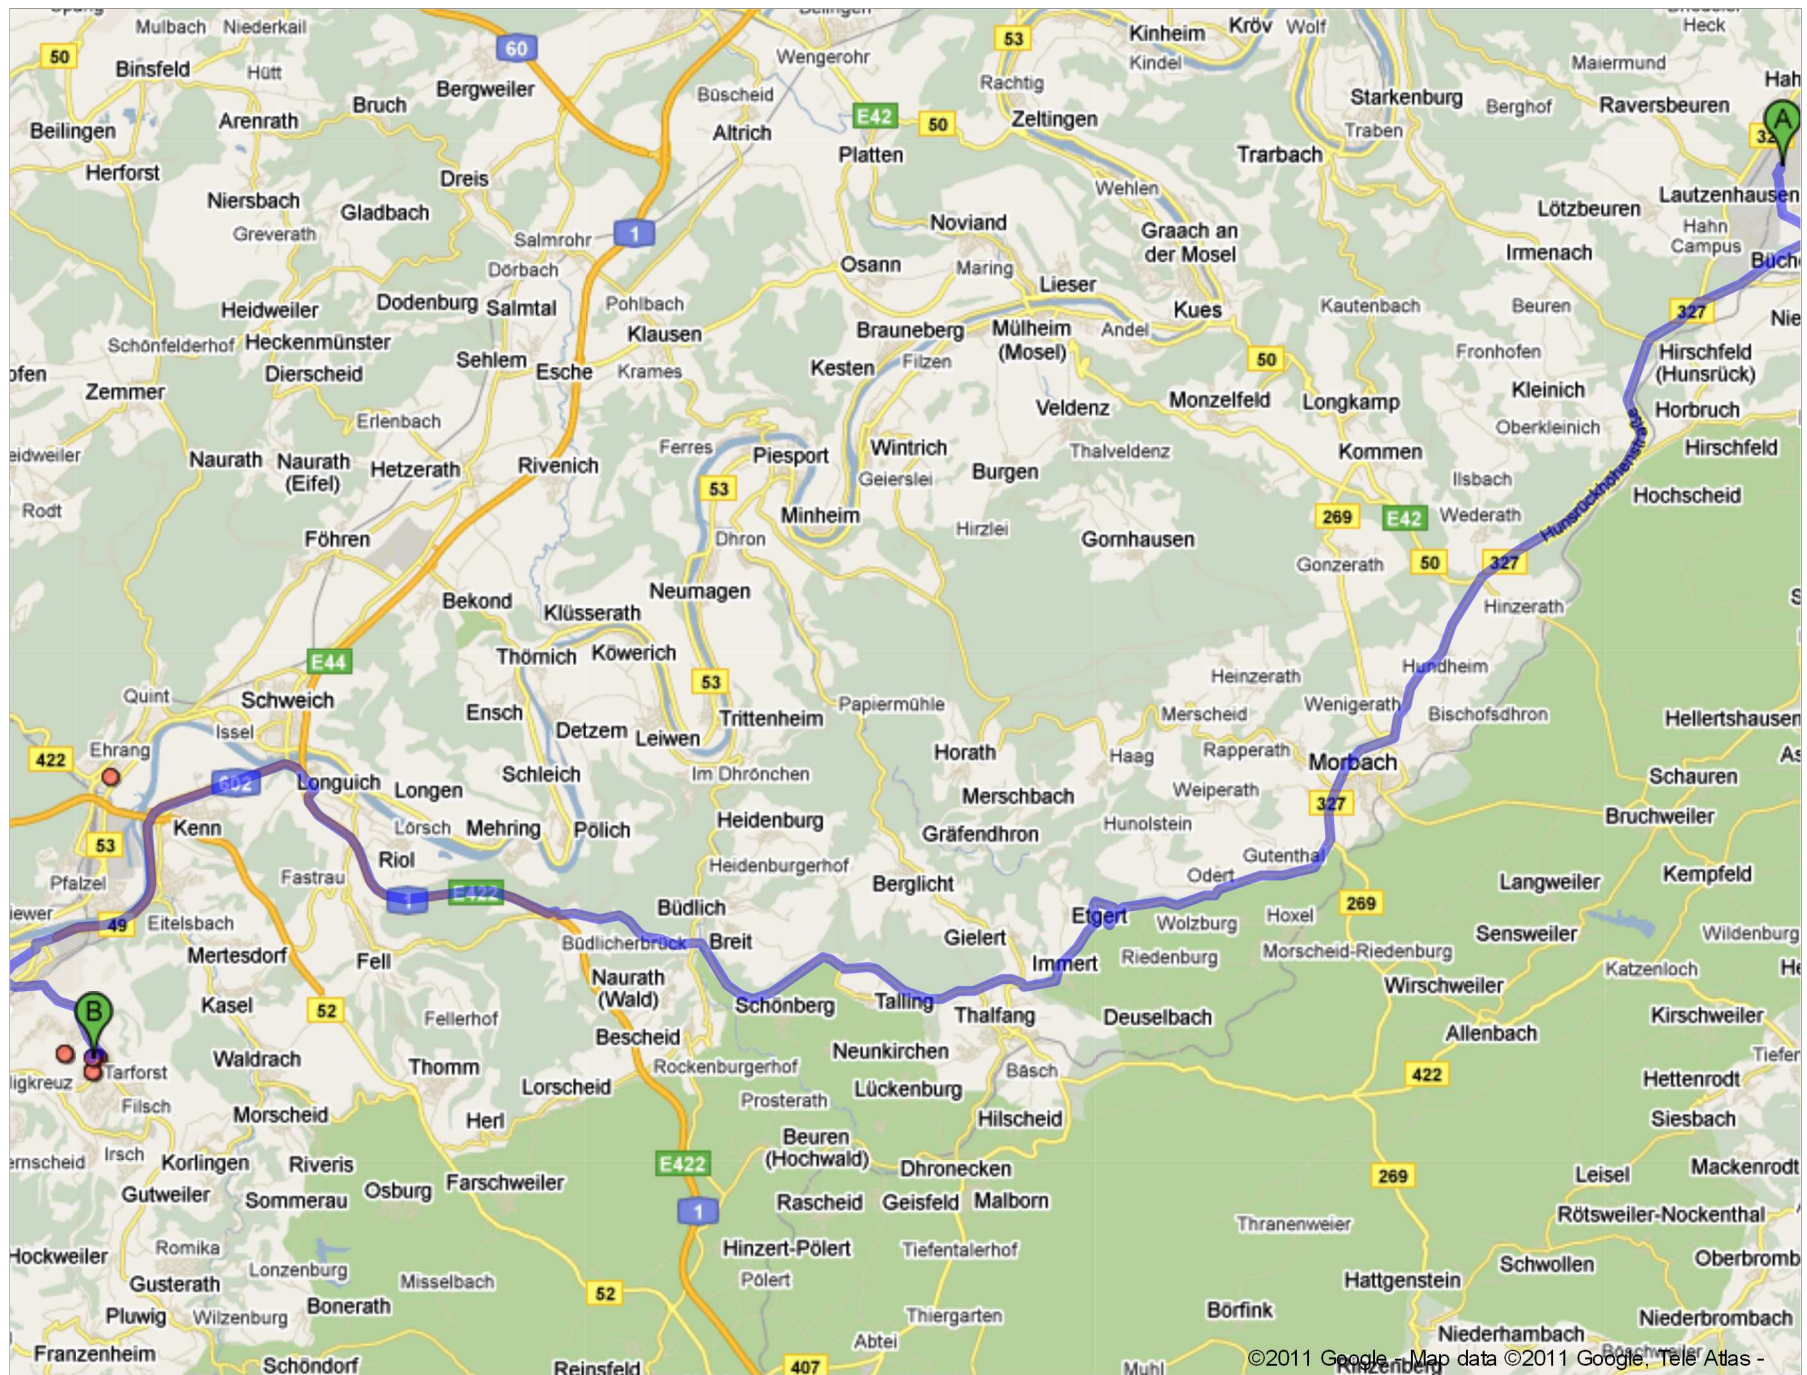

To see all the details that are visible on the screen, use the "Print" link next to the map.

Driving directions to University of Trier

0651 201-0

**Hahn Airport (HHN)**

55483 Lautzenhausen

1. Head **southwest** on **Flugplatz Hahn**

110 m
2. Turn right to stay on **Flugplatz Hahn**

290 m
3. Turn right toward **K2**

550 m
4. Continue straight onto **K2**

1.3 km
5. At the roundabout, take the **2nd** exit onto the **B50** ramp to **Trier/B327/Hermeskeil/Bernkastel-Kues/Mosel**

7.6 km
10. Take exit **130-Autobahndreieck Moseltal** to merge onto **A602** toward **Luxembourg/Trier/Longuich**

9.6 km
11. Take exit **1-Trier-Verteilerkreis** toward **Trier-Nord**

450 m
12. Merge onto **Zurmaiener Str.** (signs for **Universität/Trier-Nord/Stadtmitte**)

43 m
13. Turn left toward **Herzogenbuscher Str.**

72 m
14. At the roundabout, take the **1st** exit onto **Herzogenbuscher Str.** heading to **Pluwig**

1.2 km
15. Turn left at **Wasserweg**

450 m
16. Continue onto **Avelsbacher Str./L144**