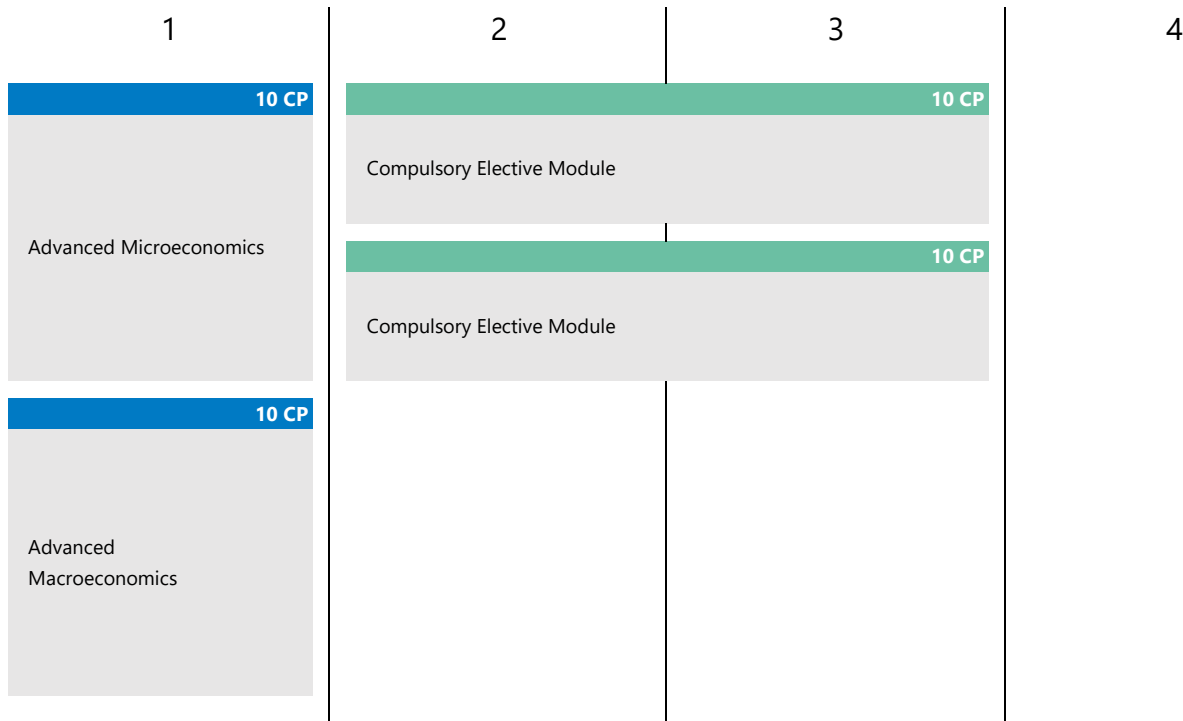

Economics (Master, Minor)

Module overview | Start in winter term

Version: 14.02.2023 | Examination regulations: 2022

 Compulsory Modules (20 CP)

 Compulsory Elective Modules (20 CP)